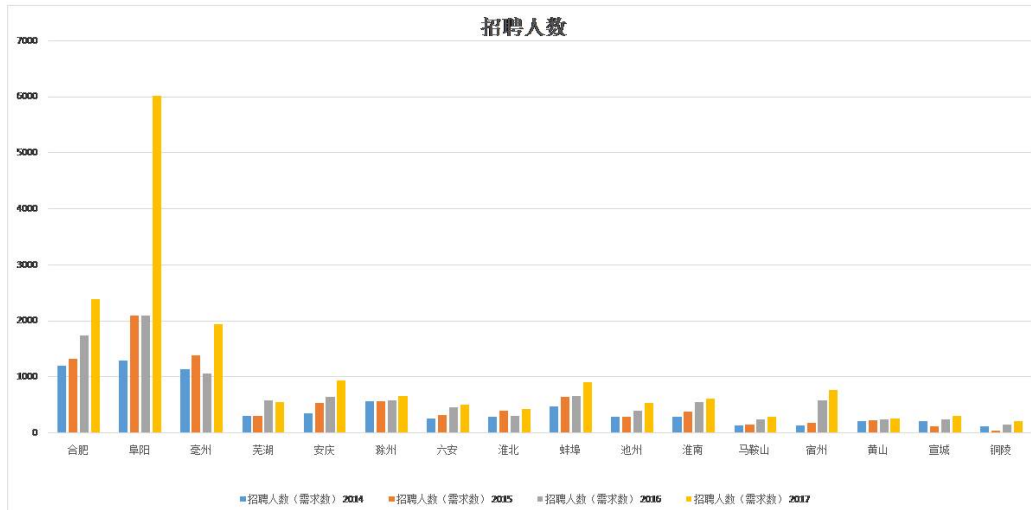

招聘人数 (需求数)			
	2014	2015	2016	2017
合肥	1203	1323	1745	2393
阜阳	1304	2107	2107	6032
亳州	1146	1386	1071	1944
芜湖	305	312	582	550
安庆	360	541	644	945
滁州	575	579	581	662
六安	265	320	461	504
淮北	298	395	310	434
蚌埠	482	655	661	914
池州	292	292	403	539
淮南	287	386	551	612
马鞍山	137	154	247	294
宿州	145	180	589	765
黄山	216	225	254	260
宣城	210	127	243	311
铜陵	120	47	153	219
其它				
总计	7345	9029	10602	17378